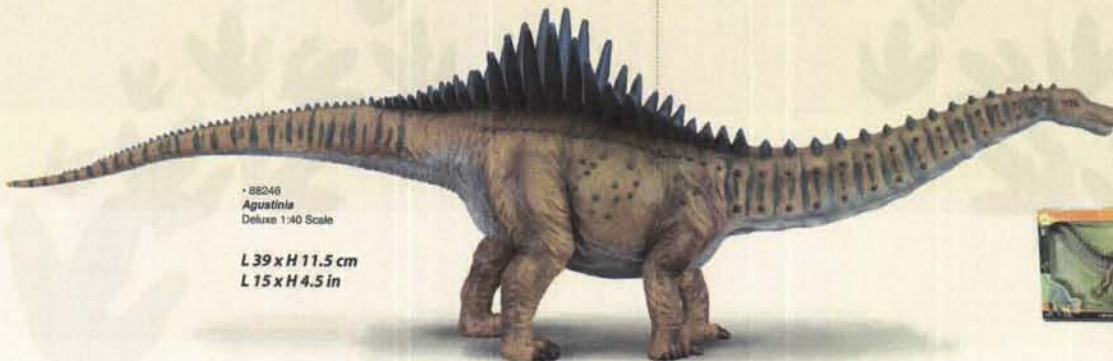

• 89164
Agustinia
Deluxe Window Box

• 88250
Spinosaurus
Deluxe 1:40 Scale

L 32 x H 16 cm
L 12.5 x H 6.3 in