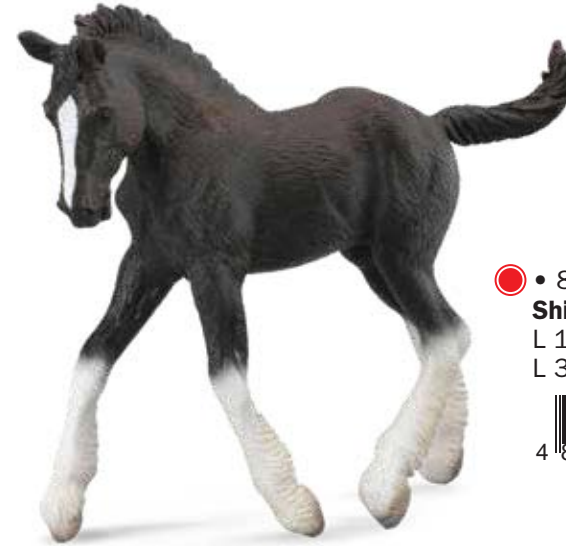

- 88583
  Shire Horse Foal - Black
  L 10 x H 10 cm
  L 3.9 x H 3.9 in

4 892900 885834