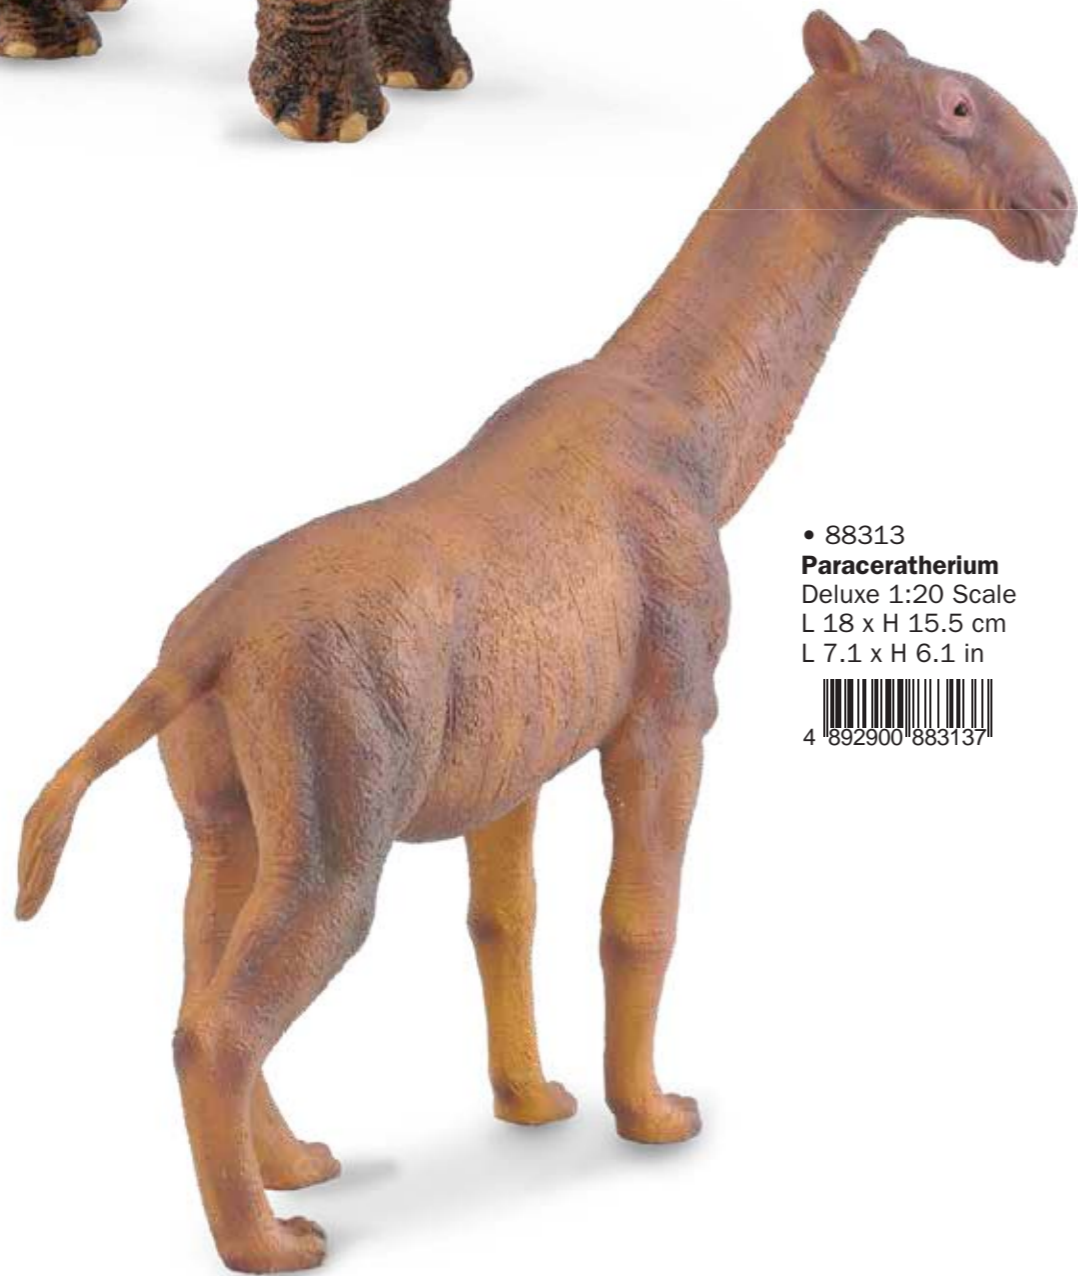

- 88313
  Paraceratherium
  Deluxe 1:20 Scale
  L 18 x H 15.5 cm
  L 7.1 x H 6.1 in

4 892900 883137