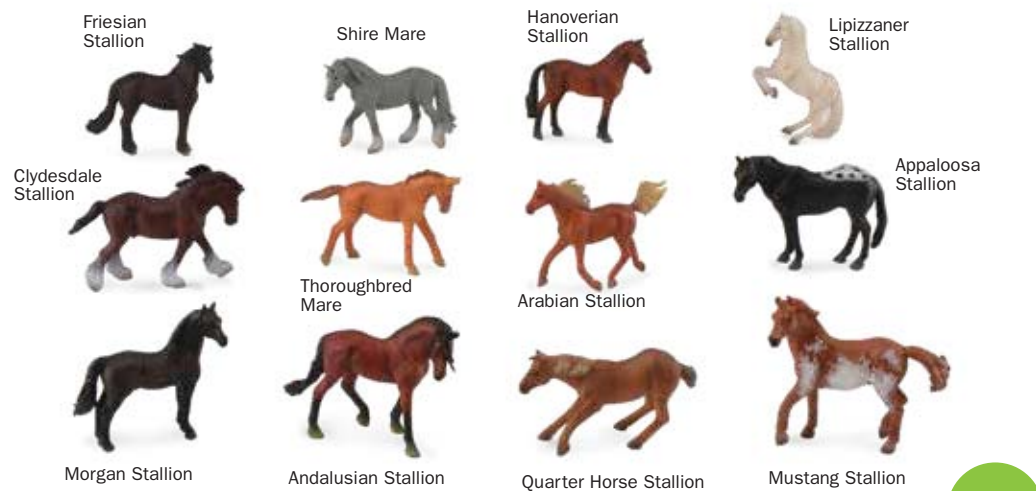

• A1109
Mini Horse Breakdown

NEW
Mid 2018

• A1109
CollectA Box of Mini Horses
L 27 x H 4.2 cm
L 10.6 x H 1.7 in

4 892900 011097