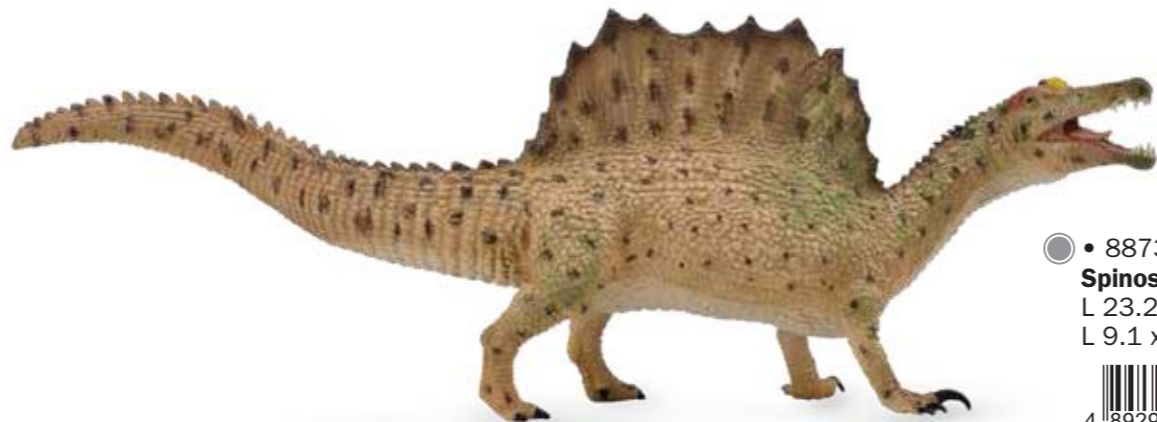

- 88739
  Spinosaurus - Walking
  L 23.2 x H 8.0 cm
  L 9.1 x H 3.2 in

4 892900 887395