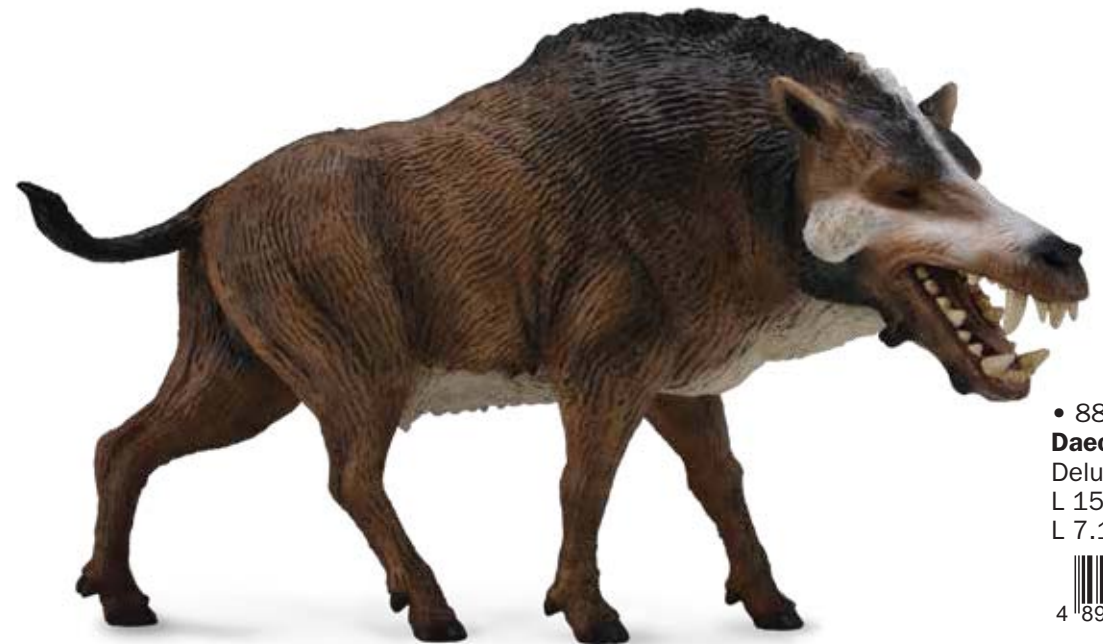

PREHISTORIC  
TIMES

BEST NEW TOY FIGURE OF 2012

A natural world in miniature  
**COLLECTA**® **Megacerops**

• 88723  
**Daeodon**  
Deluxe 1:20 Scale  
L 15.7 x H 9.5 cm  
L 7.1 x H 4.3 in