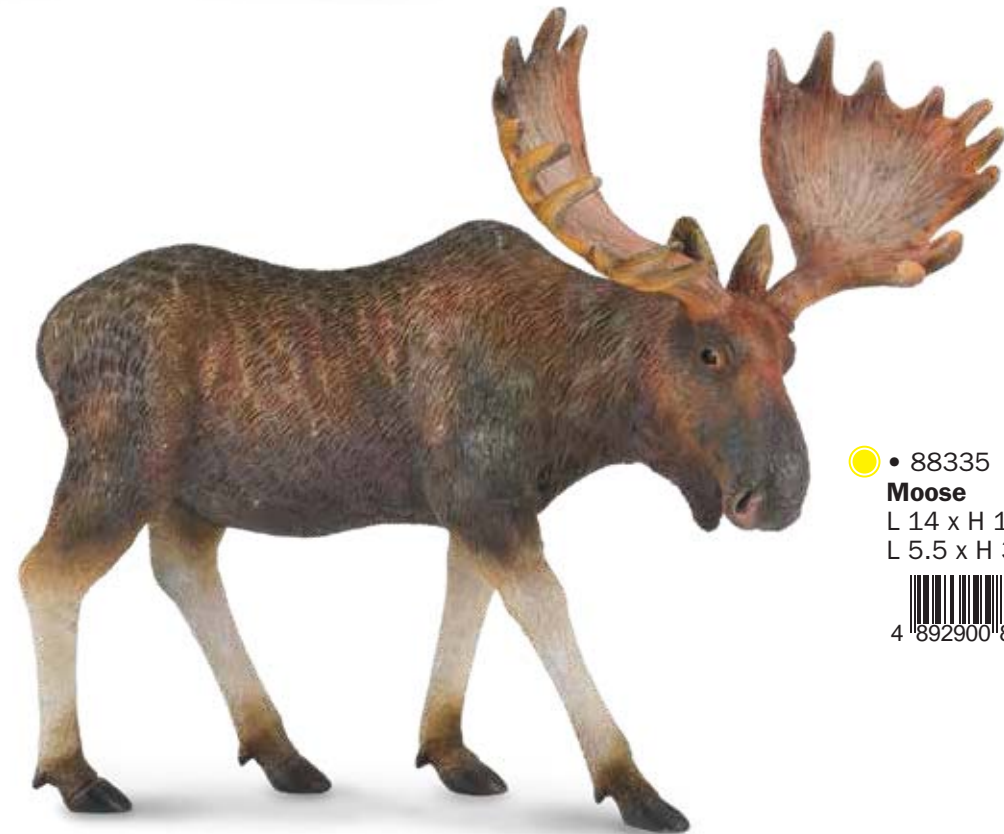

• 88335
Moose
L 14 x H 10 cm
L 5.5 x H 3.9 in

NEW

Mid 2018