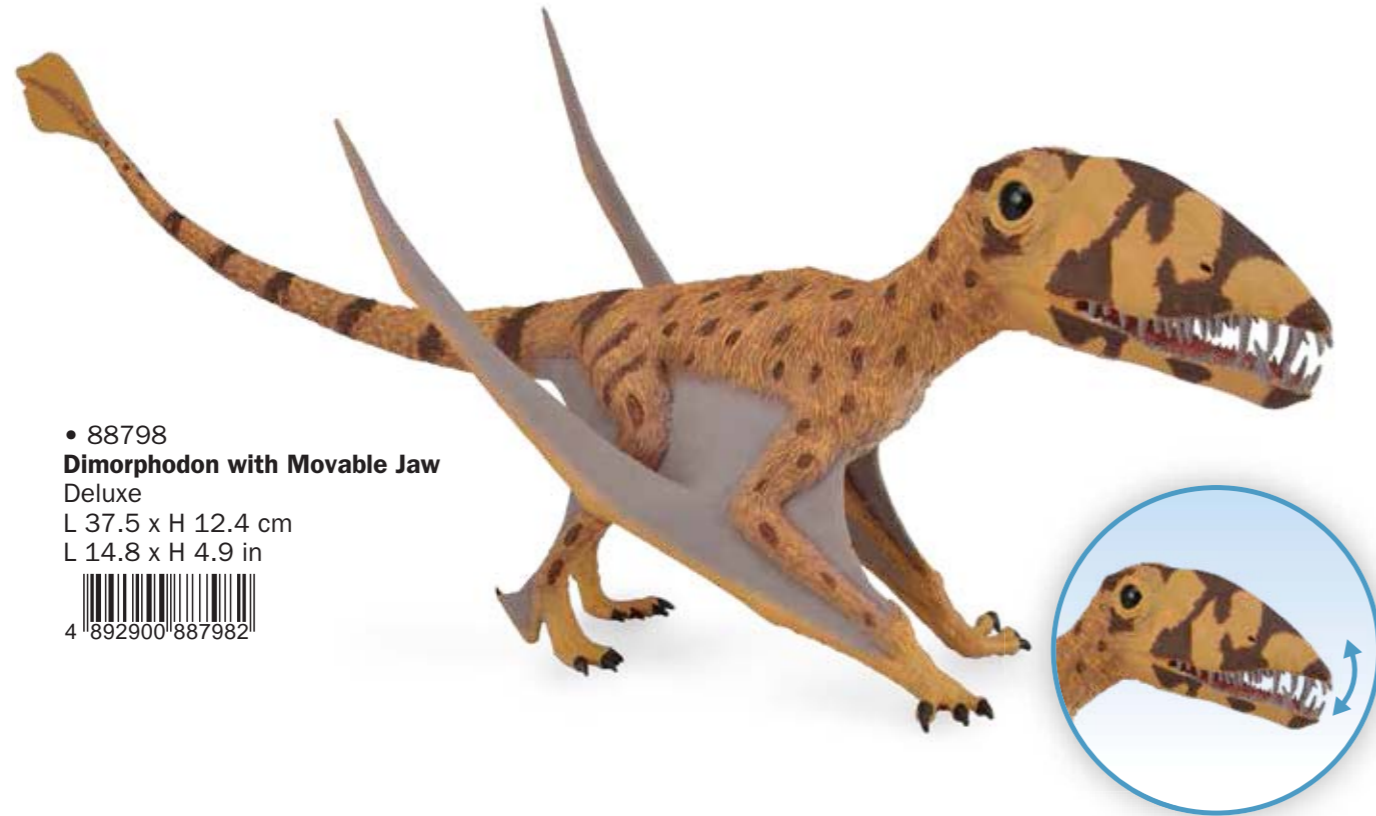

**NEW**  
 Early 2018

**24pcs in each Display**

**Predators & Prey!**

• 88314  
**Paralititan**  
 Deluxe 1:60 Scale  
 L 25 x H 11 cm  
 L 10 x H 4 in

• 88343  
**Scelidosaurus**  
 Deluxe  
 L 22.6 x H 7.9 cm  
 L 8.9 x H 3.1 in

• 89162  
**Scelidosaurus**  
 Deluxe Window Box

- 88798  
**Dimorphodon with Movable Jaw**  
Deluxe  
L 37.5 x H 12.4 cm  
L 14.8 x H 4.9 in

4 892900 887982

- 88716  
**Guidraco with Movable Jaw**  
Deluxe 1:4 Scale  
L 25 x H 25 cm  
L 11.4 x H 11.4 in