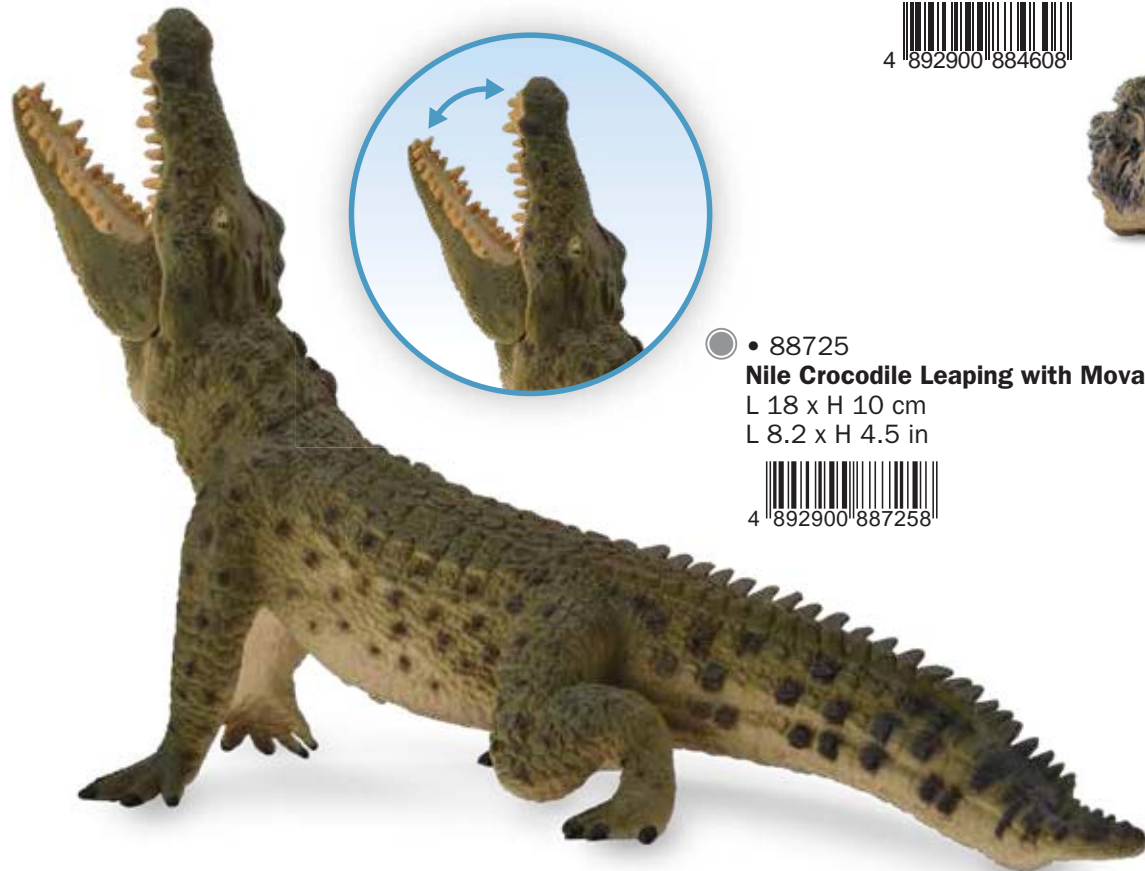

4 892900 880266

- 88564  
**Giant Sable Antelope - Male**  
L 10 x H 12 cm  
L 3.9 x H 4.7 in

4 892900 885643

● 88687  
**Pygmy Hippopotamus Calf**  
 L 5.9 x H 3.8 cm  
 L 2.3 x H 1.5 in

● 88686  
**Pygmy Hippopotamus**  
 L 10.5 x H 5.5 cm  
 L 4.1 x H 2.2 in

● 88460  
**Ostrich Chick-Sitting**  
 L 3.5 x H 5 cm  
 L 1.4 x H 2 in

● 88725  
**Nile Crocodile Leaping with Movable Jaw**  
 L 18 x H 10 cm  
 L 8.2 x H 4.5 in

● 88796  
**Secretary Bird**  
 L 11.4 x H 9.6 cm  
 L 4.5 x H 3.8 in