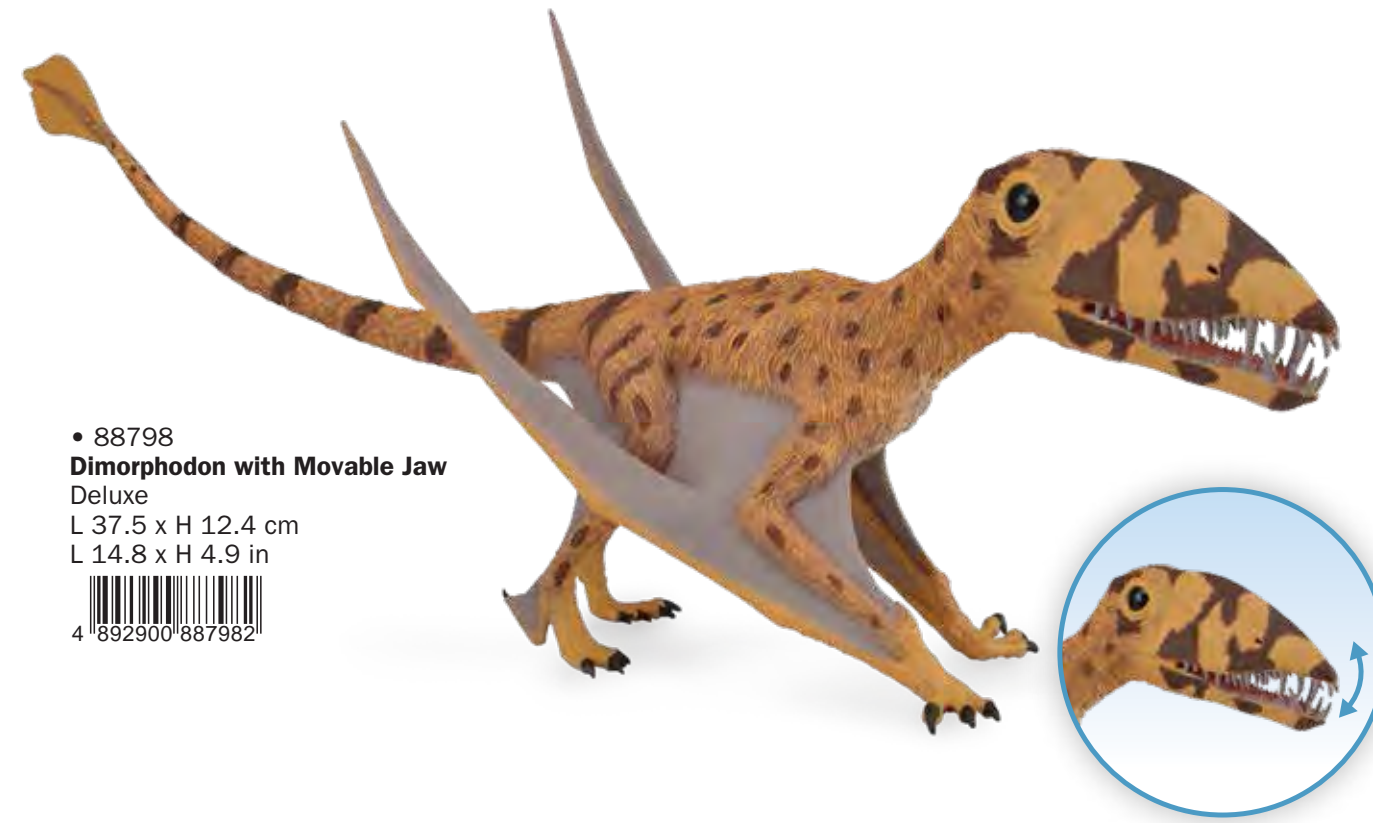

4 892900 887166

NEW

Early 2019

• 88839
Caiuajara with Movable Jaw
Deluxe
L 19 x H 23.5 cm
L 7.5 x H 9.3 in

4 892900 888392

• 88798
Dimorphodon with Movable Jaw
Deluxe
L 37.5 x H 12.4 cm
L 14.8 x H 4.9 in

4 892900 887982