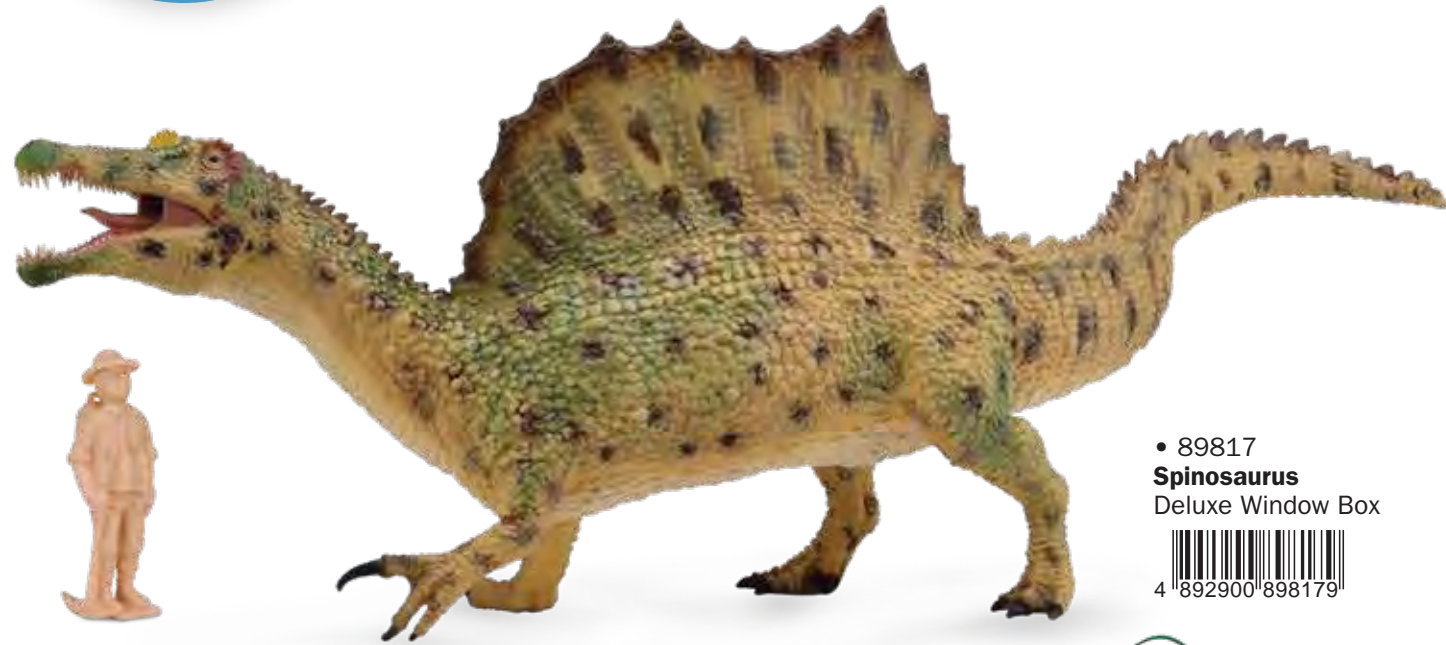

• 89817
Spinosaurus
Deluxe Window Box

4 892900 898179