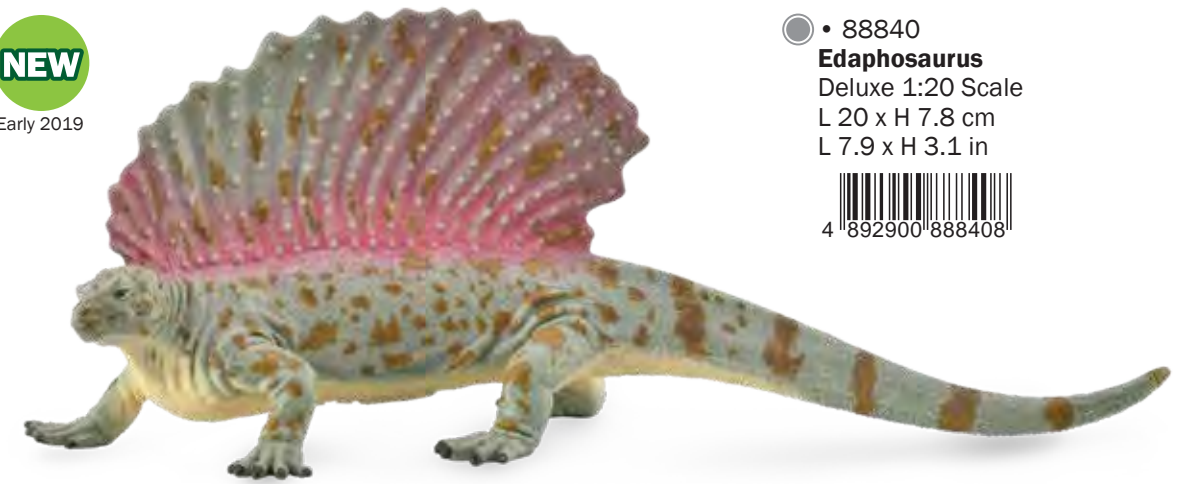

4 892900 892825

• 89290
Tooth of Spinosaurus
 Boxed Set

4 892900 892900

Before
the
Dinosaurs

• 88736
Moropus
Deluxe 1:20 Scale
L 13.1 x H 13.3 cm
L 5.1 x H 5.2 in

4 892900 887364

NEW

Early 2019