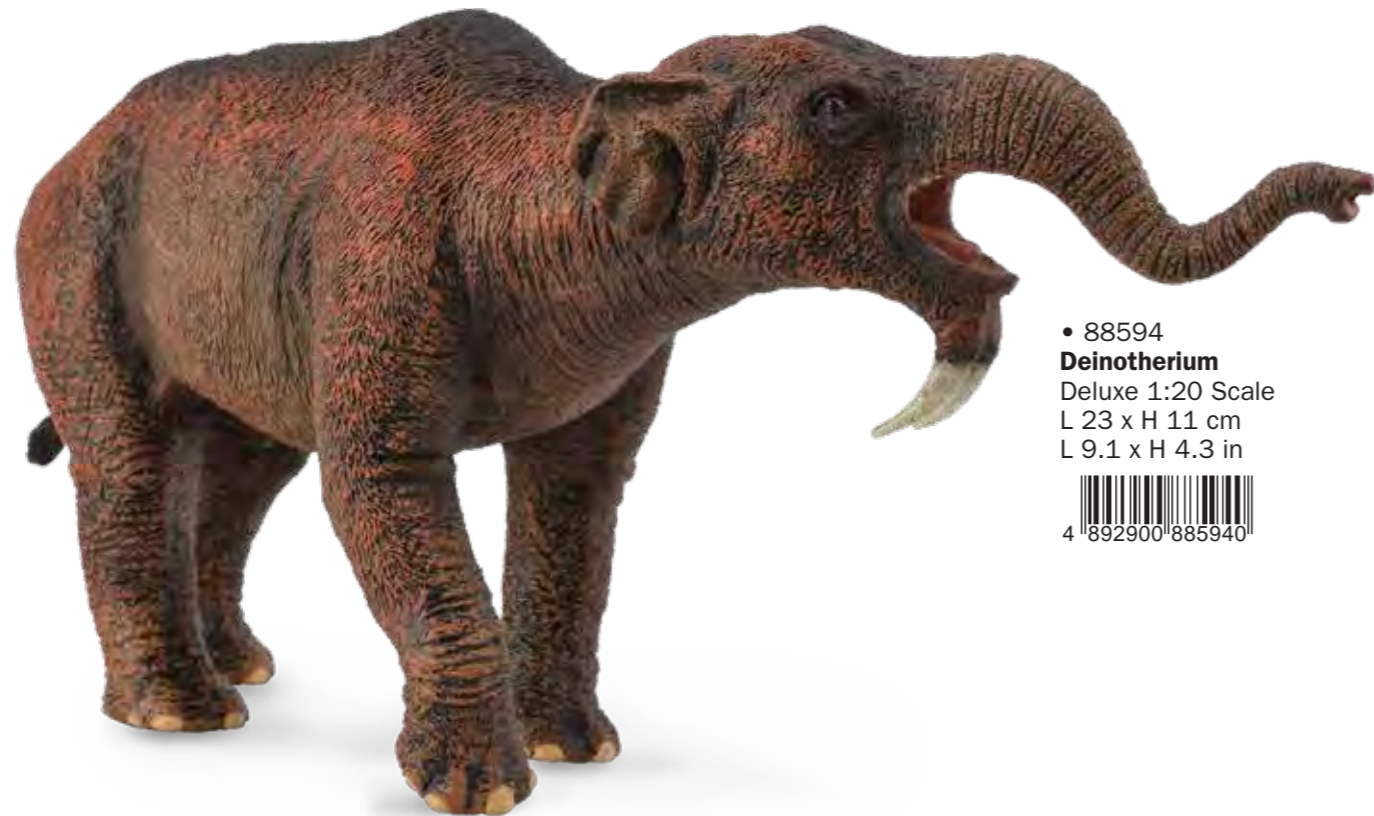

- 88594
  Deinotherium
  Deluxe 1:20 Scale
  L 23 x H 11 cm
  L 9.1 x H 4.3 in

4 892900 885940