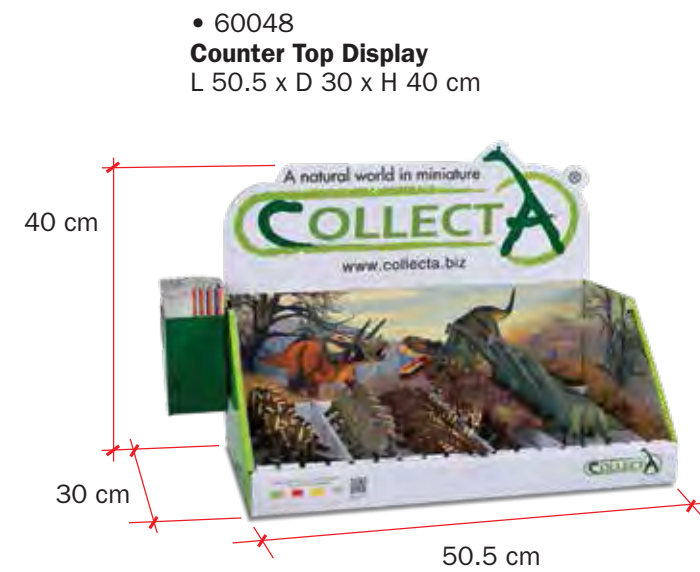

• 60048
Counter Top Display
L 50.5 x D 30 x H 40 cm

More box sets are available.