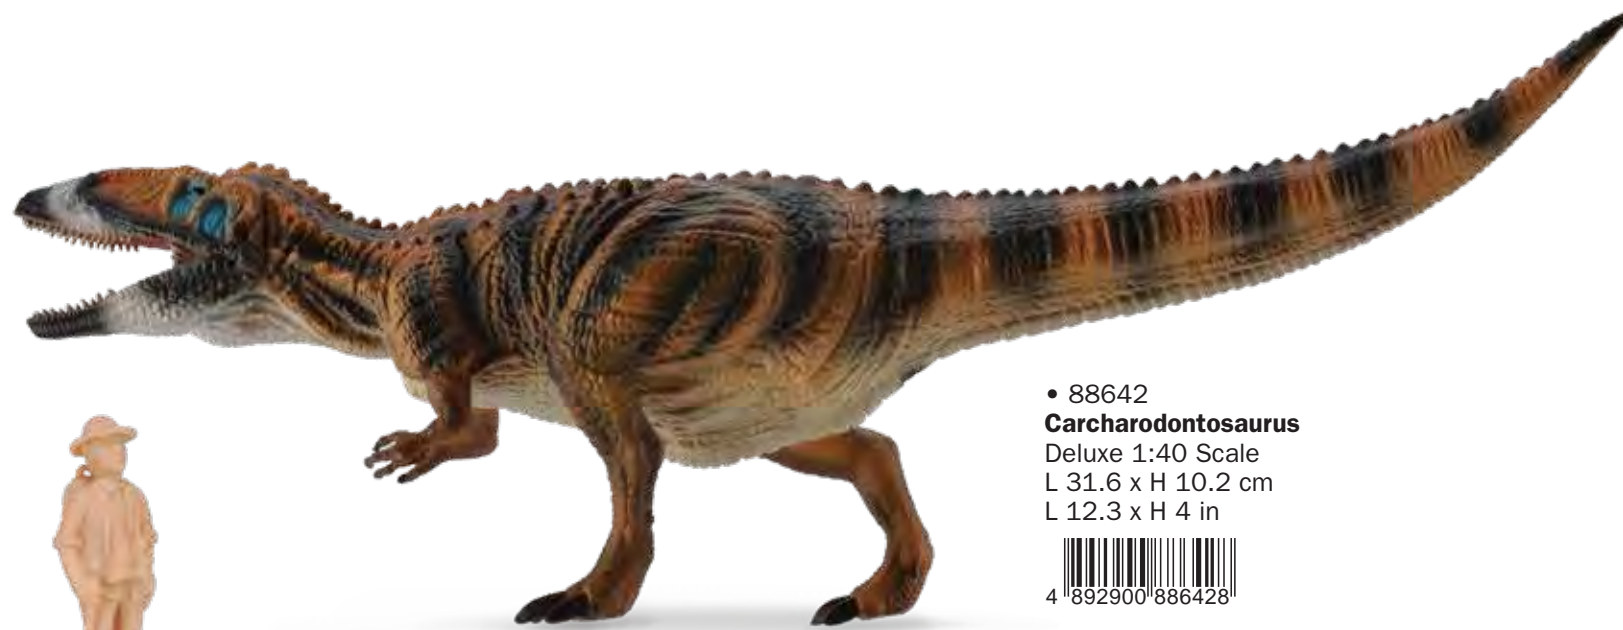

• 88642
Carcharodontosaurus
Deluxe 1:40 Scale
L 31.6 x H 10.2 cm
L 12.3 x H 4 in

4 892900 886428