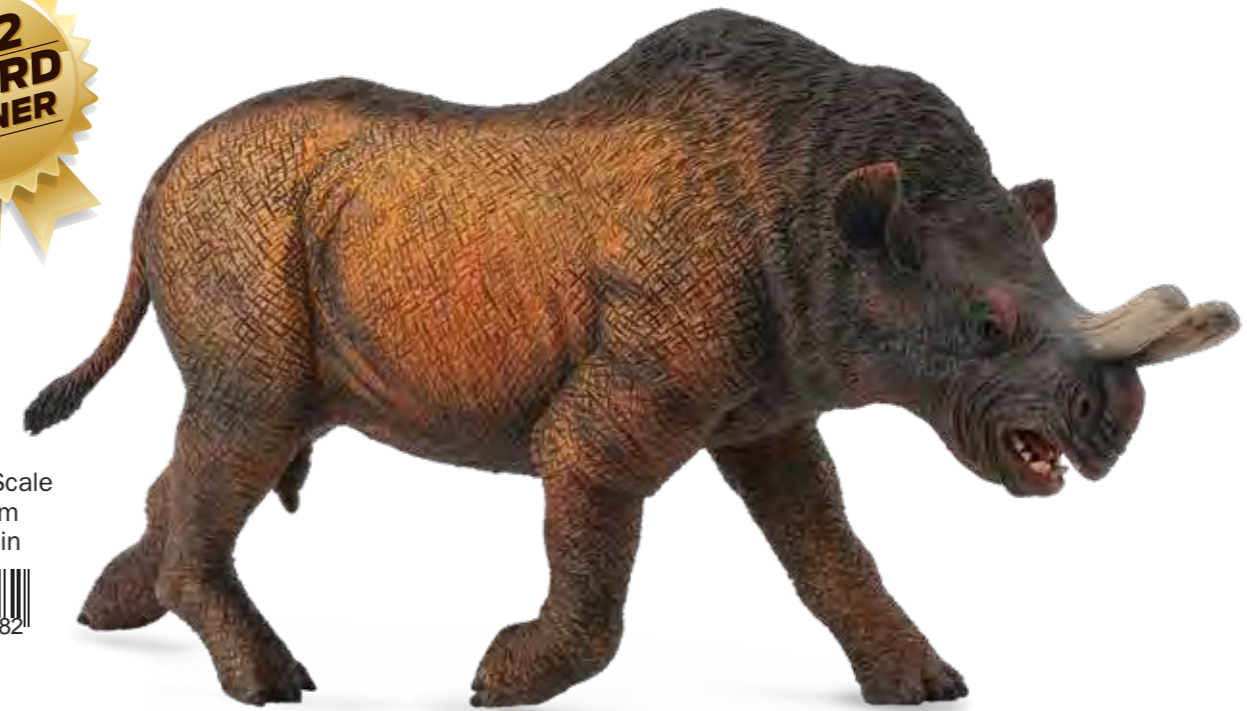

4 892900 885278

- 88558
Megacerops
Deluxe 1:20 Scale
L 20 x H 10 cm
L 7.9 x H 3.9 in

4 892900 885582

PREHISTORIC
TIMES

BEST NEW TOY FIGURE OF 2012

A natural world in miniature
COLLECTA® **Megacerops**

- 88723
Daeodon
Deluxe 1:20 Scale
L 15.7 x H 9.5 cm
L 7.1 x H 4.3 in