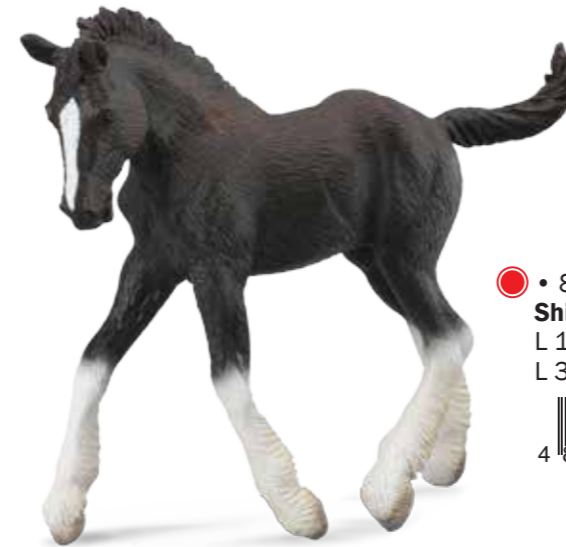

4 892900 885759

- 88644
Standardbred Pacer Stallion Chestnut
L 18.5 x H 11.3 cm
L 7.3 x H 4.4 in

4 892900 886442

- 88582
Shire Horse Mare - Black
L 17 x H 12.5 cm
L 6.7 x H 4.9 in

4 892900 885827

- 88583
Shire Horse Foal - Black
L 10 x H 10 cm
L 3.9 x H 3.9 in