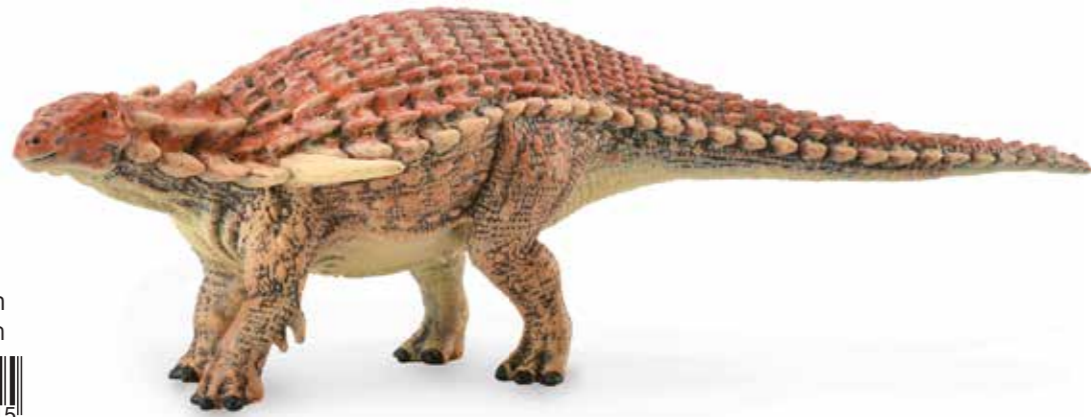

- 88841
  Borealopelta
  L 15 x H 4.5 cm
  L 5.9 x H 1.8 in

'To be featured in a new documentary by Nodosaur Productions produced in conjunction with Royal Tyrrell Museum of Palaeontology in Drumheller, Canada, which houses the actual borealopelta specimen'.