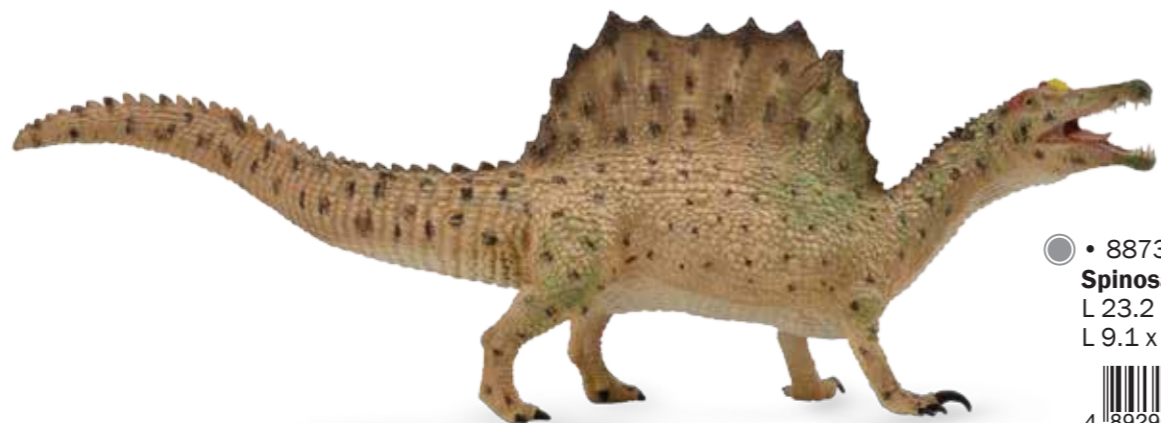

• 88320
Tylosaurus
 L 18 x H 3.4 cm
 L 7 x H 1.3 in

PREHISTORIC
TIMES

BEST NEW TOY FIGURE OF 2015

Spinosaurus

• 88739
Spinosaurus - Walking
L 23.2 x H 8.0 cm
L 9.1 x H 3.2 in

4 892900 887395

• 88783
Excalibosaurus
L 12.8 x H 3.2 cm
L 5.0 x H 3 in