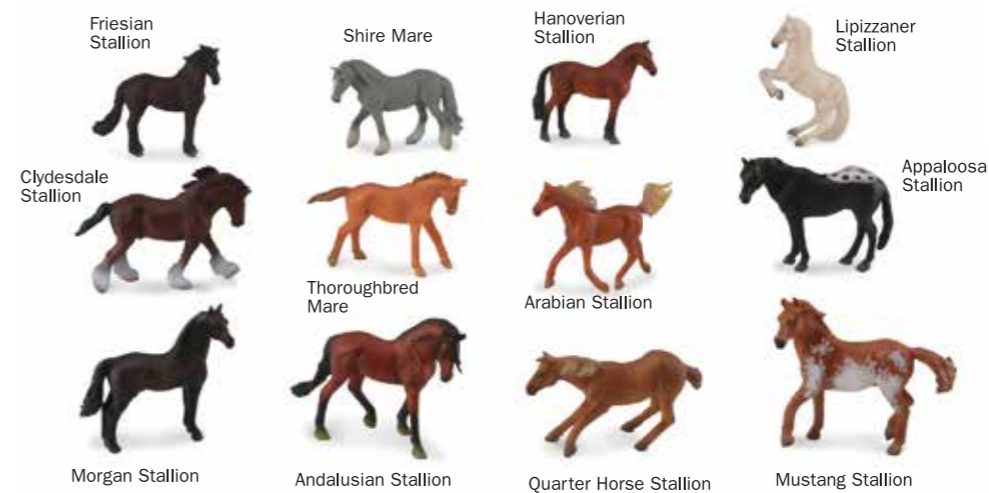

12 Models to Collect