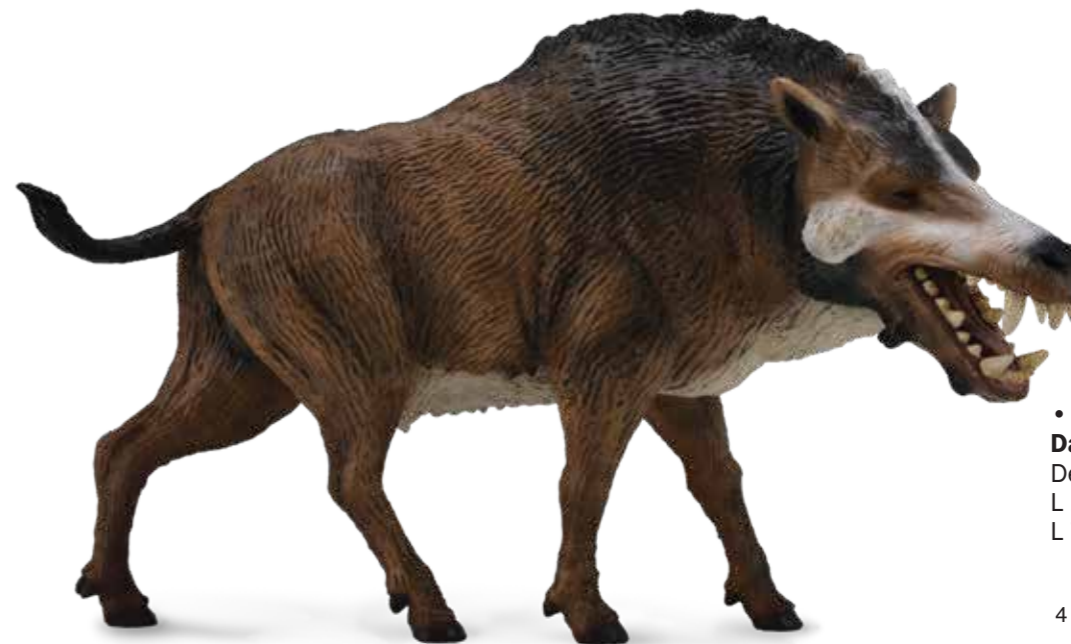

PREHISTORIC
TIMES

BEST NEW TOY FIGURE OF 2012

A natural world in miniature
COLLECTA® **Megacerops**

4 892900 887234