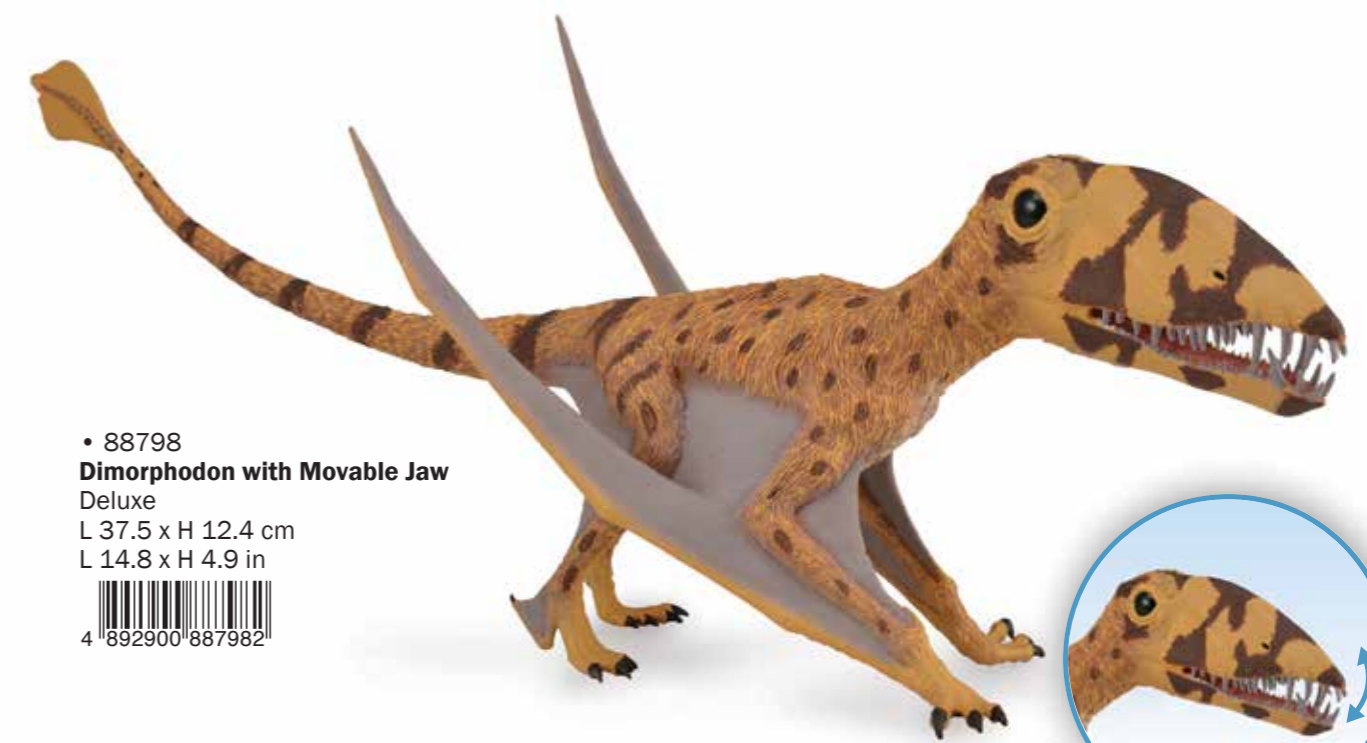

• 88839
Caiuajara with Movable Jaw
 Deluxe
 L 19 x H 23.5 cm
 L 7.5 x H 9.3 in

NEW
 Mid 2020

• 88886
Caviramus with Movable Jaw
 Deluxe 1:2 Scale
 L 32 x H 21 cm
 L 12.6 x H 8.3 cm

• 88798
Dimorphodon with Movable Jaw
 Deluxe
 L 37.5 x H 12.4 cm
 L 14.8 x H 4.9 in