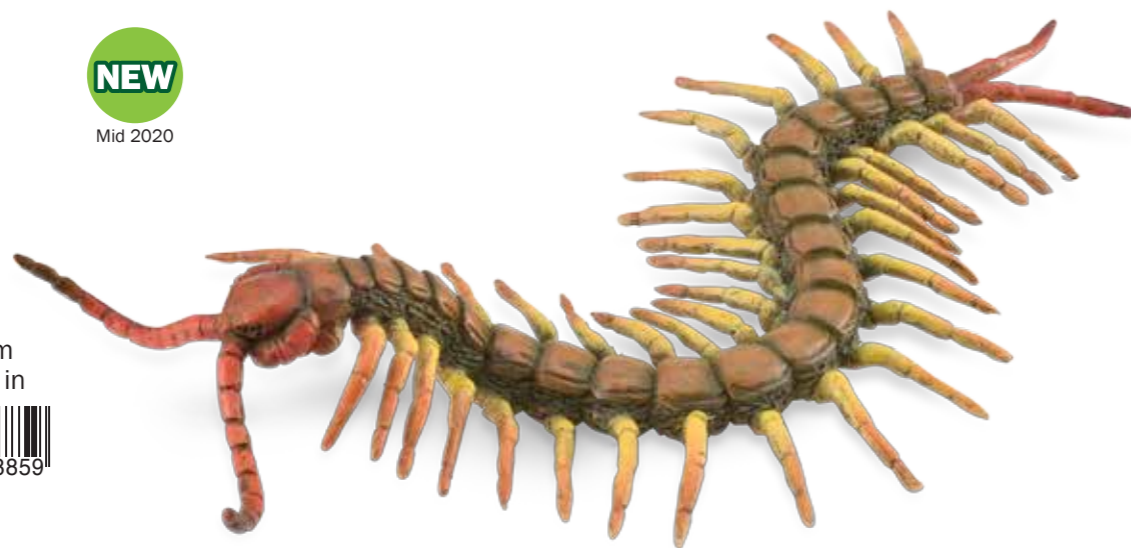

NEW

Mid 2020

• 88885
Centipede
L 18 x H 3 cm
L 7.1 x H 1.2 in

4 892900 888859