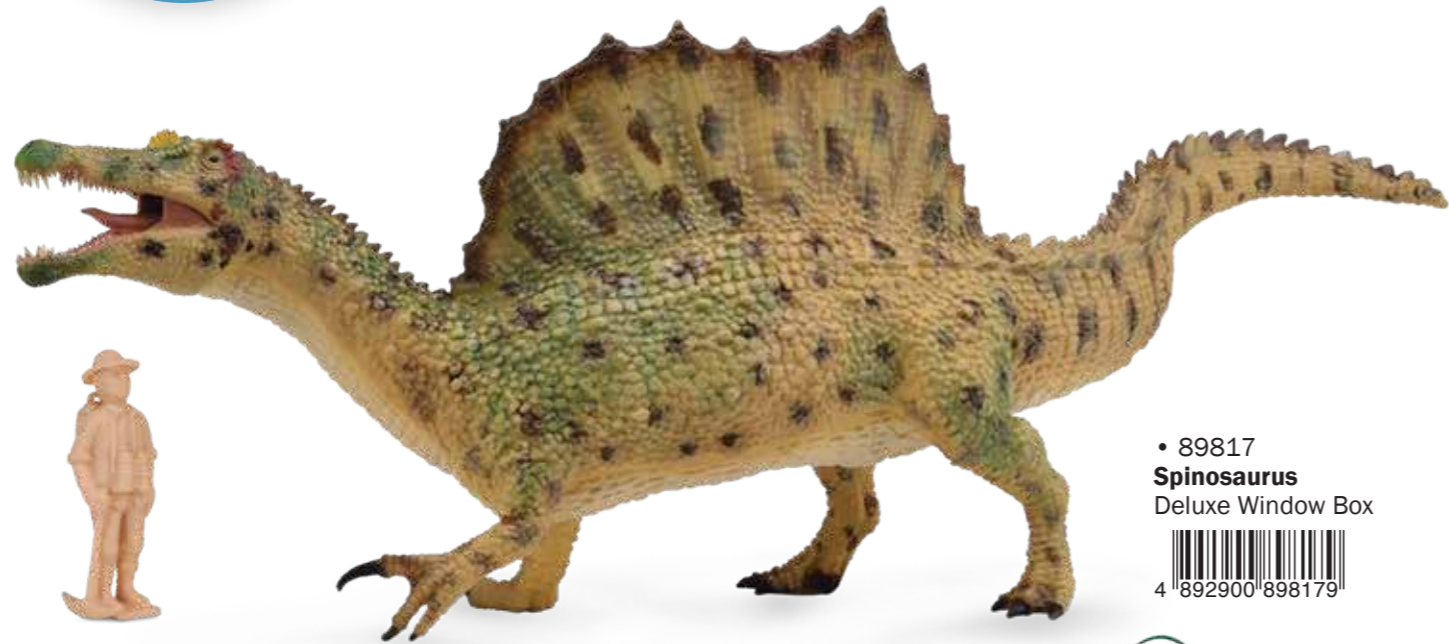

4 892900 898872

PREHISTORIC TIMES

BEST NEW TOY FIGURE OF 2015

Spinosaurus

• 89817
Spinosaurus
Deluxe Window Box

• 88737
Spinosaurus with Movable Jaw

Deluxe 1:40 Scale
L 36.5 x H 13.8 cm
L 14.4 x H 5.4 in

• 88699
Pliosaurus
Deluxe 1:40 Scale
L 31 x H 6 cm
L 14.1 x H 2.7 in