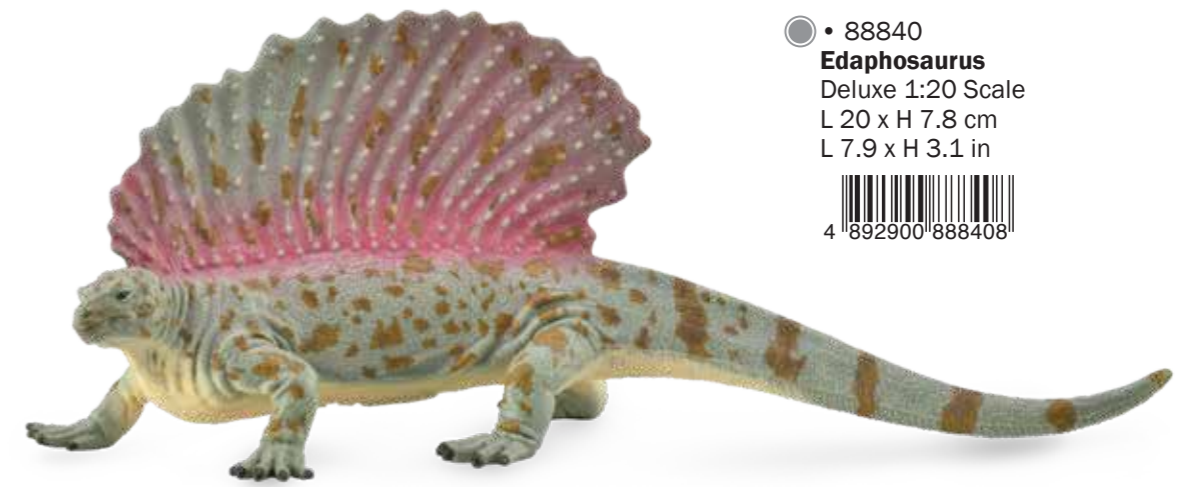

4 892900 888941

- 88736
Moropus
Deluxe 1:20 Scale
L 13.1 x H 13.3 cm
L 5.1 x H 5.2 in

4 892900 887364

- 88772
Andrewsarchus
Deluxe 1:20 Scale
L 19.5 x H 9.3 cm
L 7.7 x H 3.7 in

4 892900 887722

- 88840
Edaphosaurus
Deluxe 1:20 Scale
L 20 x H 7.8 cm
L 7.9 x H 3.1 in

4 892900 888408

- 88465
Kelenken
Deluxe 1:20 Scale
L 19.5 x H 14.5 cm
L 7.7 x H 5.7 in

4 892900 884653

• 88715
Smilodon
 L 12.5 x H 8 cm
 L 5.7 x H 3.6 in

• 88816
**Estemmenosuchus
 with Moving Jaw**
 Deluxe 1:20 Scale
 L 17.5 x H 10.5 cm
 L 6.9 x H 4.1 in